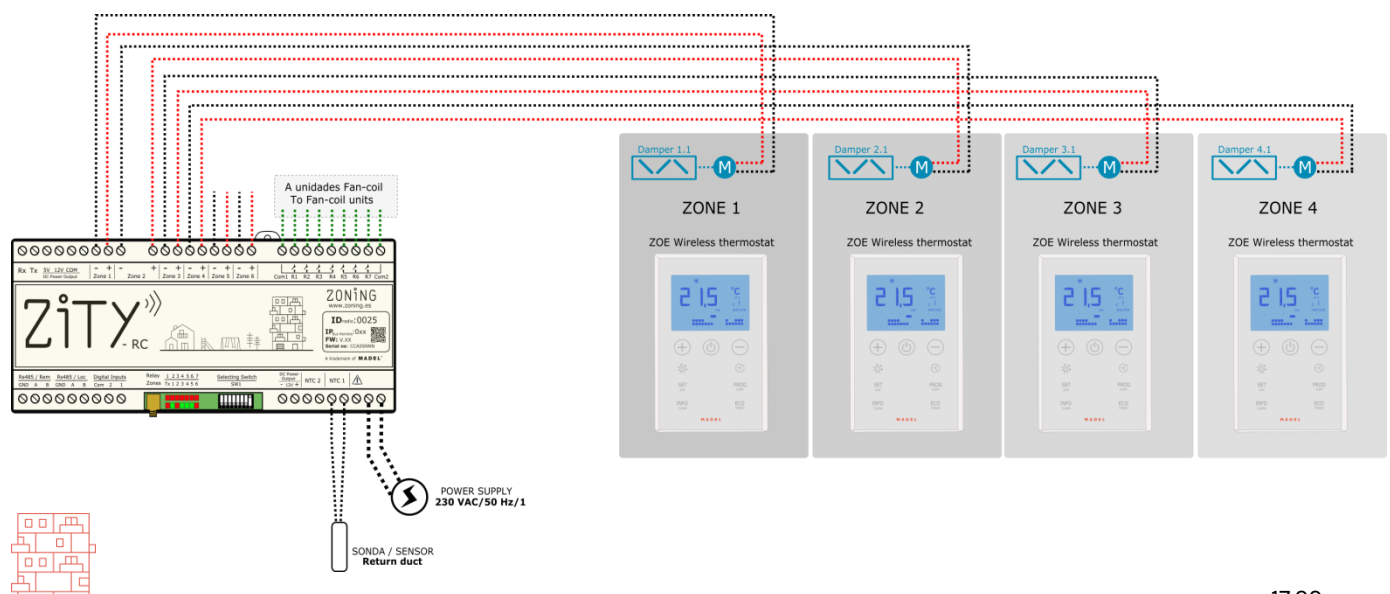

**03**

Select the Radio or Cable THERMOSTAT model.

ZOE-RC Radio Thermostat

ZEBRA Cable Thermostat

**04** All the rest is included. CONTROL UNIT + MACHINE INTERFACE + overpressure damper. In addition, the equipment is supplied configured and cabled from factory.

**05** Finally, select whether you wish to control the equipment through the remote control INTERFACES .

**06** Now you have everything you need to enjoy a Zmartbox system.

## Apartment S2: Zmartbox

- |                                |                                       |
|--------------------------------|---------------------------------------|
| 1 Exterior A/C                 | 6 Supply grille                       |
| 2 Exterior A/C                 | 7 A/C Machine Communication Interface |
| 3 A/C Unit Control             | 8 ZITY Central Control Unit           |
| 4 Zmartbox                     | 9 WIFI Communication Interface        |
| 5 ZOE Wireless Zone Thermostat |                                       |

### WIRING DIAGRAM

For standard 4-zone installation . Radio Thermostat