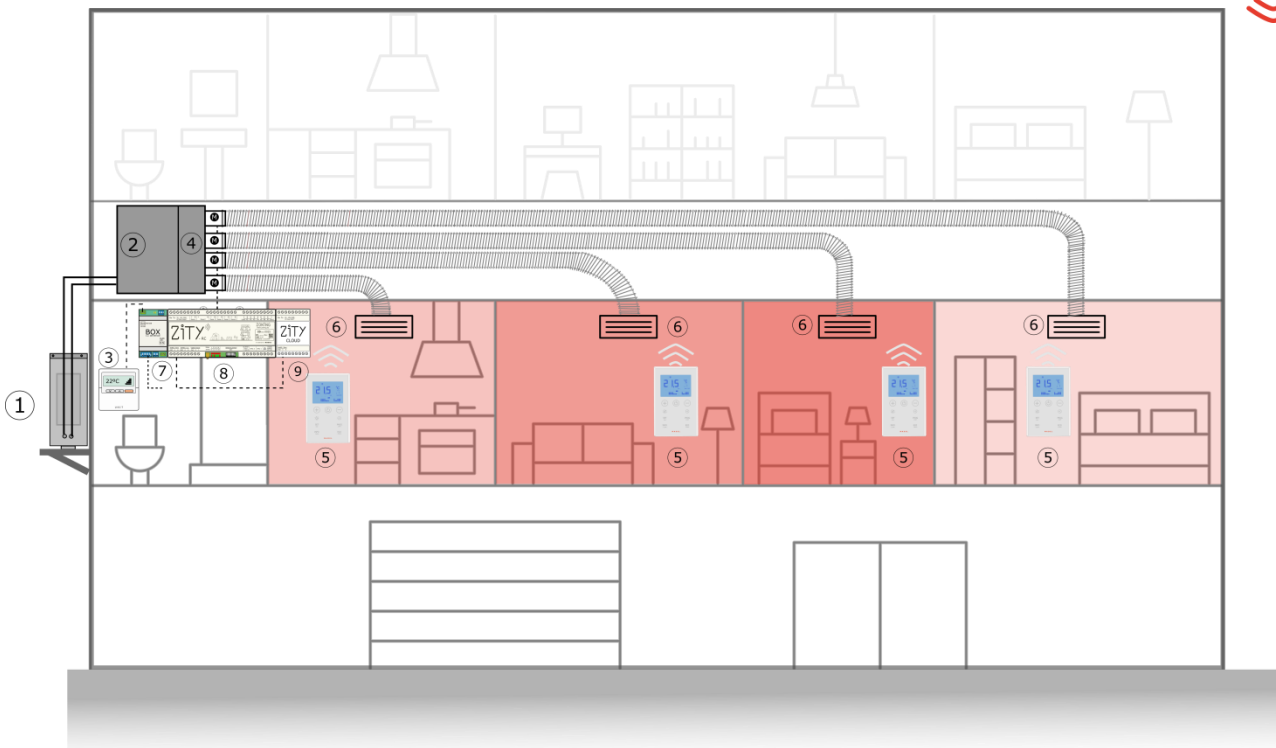

**05** Finally, select whether you wish to control the equipment through the remote control INTERFACES .

**06** Now you have everything you need to enjoy a Zmartbox system.

## Apartment S2: Zmartbox

- |                                |                                       |
|--------------------------------|---------------------------------------|
| 1 Exterior A/C                 | 6 Supply grille                       |
| 2 Exterior A/C                 | 7 A/C Machine Communication Interface |
| 3 A/C Unit Control             | 8 ZITY Central Control Unit           |
| 4 Zmartbox                     | 9 WIFI Communication Interface        |
| 5 ZOE Wireless Zone Thermostat |                                       |