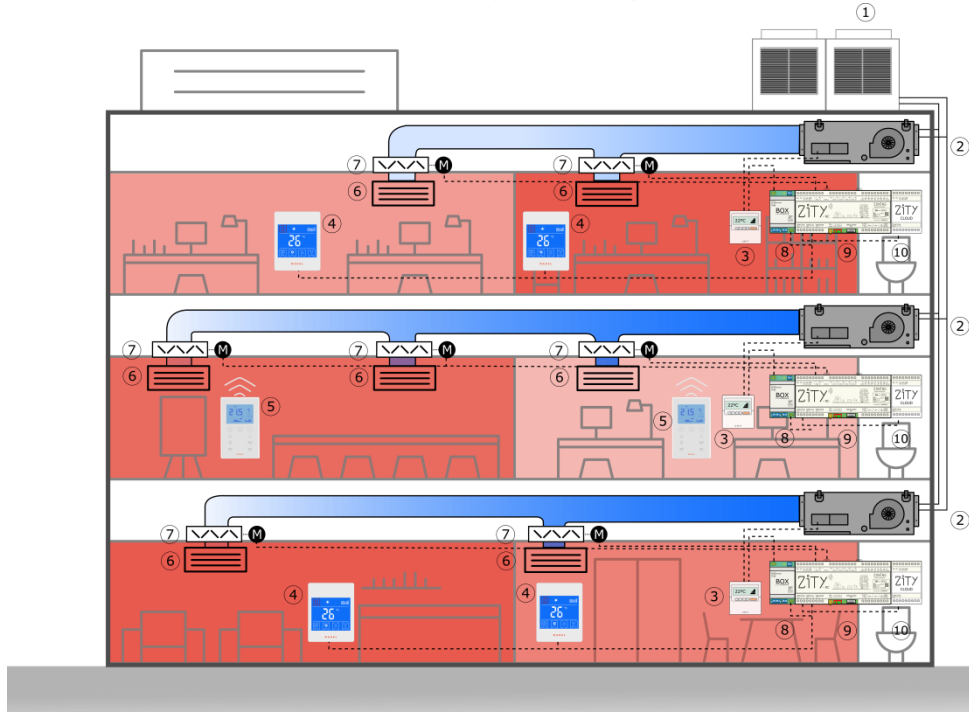

The integration of **VRF** protocols in a new **ZITY** control unit means that the **VRF** equipment functionalities can be combined with all the advantages of a **ZONING** system.

The **thermostats** measure the temperature in each room, the central control unit processes the information received and then acts on the control dampers in the zone and the cold and heat production machines, thus creating the temperature required by the user at any time, with minimal consumption.

ZP-AZ:
Damper for grilles

ZC:
Damper for round grilles

ZQ:
Damper for rectangular grilles

04 Evaluate whether you need a **PRESSURE CONTROL**, if the minimum flow from the machine exceeds the flow of the smallest room.

ZS / ZG / ZK
Mechanical pressure controls

KBY
Electronic pressure controls

05 Finally, select whether you wish to control the equipment through the remote control **INTERFACES**.

06 Now you have everything you need to enjoy a Zoning System.

Offices S1: Air Conditioning through direct expansion VRF

- | | |
|---------------------------------|---------------------------------------|
| 1 Exterior A/C Unit | 6 Supply grille |
| 2 Exterior A/C Unit | 7 Motorised Zone Damper |
| 3 A/C unit control | 8 A/C Machine Communication Interface |
| 4 ZEBRA Cabling zone Thermostat | 9 ZITY Central Control Unit |
| 5 ZOE Wireless Zone Thermostat | 10 WIFI Communication Interface |