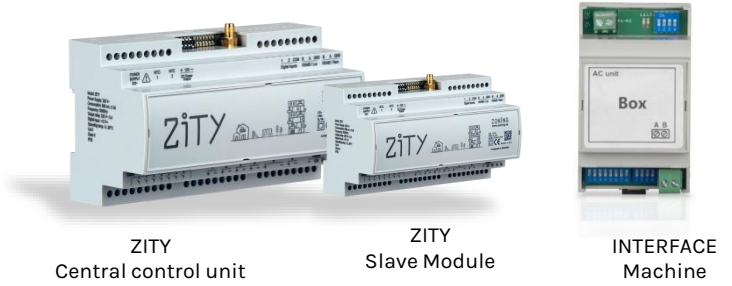

Integrate your ZONING equipment with other **DOMOTIC** devices.

Using Madel's **CLOUD** interface. You will be able to remotely control your system and add other functionalities.

What can I do with my ZONING System?

What do you need for your zoning system?

01 A **CENTRAL CONTROL STATION** and a machine control interface adapted to the air conditioning equipment.

ZITY
Central control unit

ZITY
Slave Module

INTERFACE
Machine