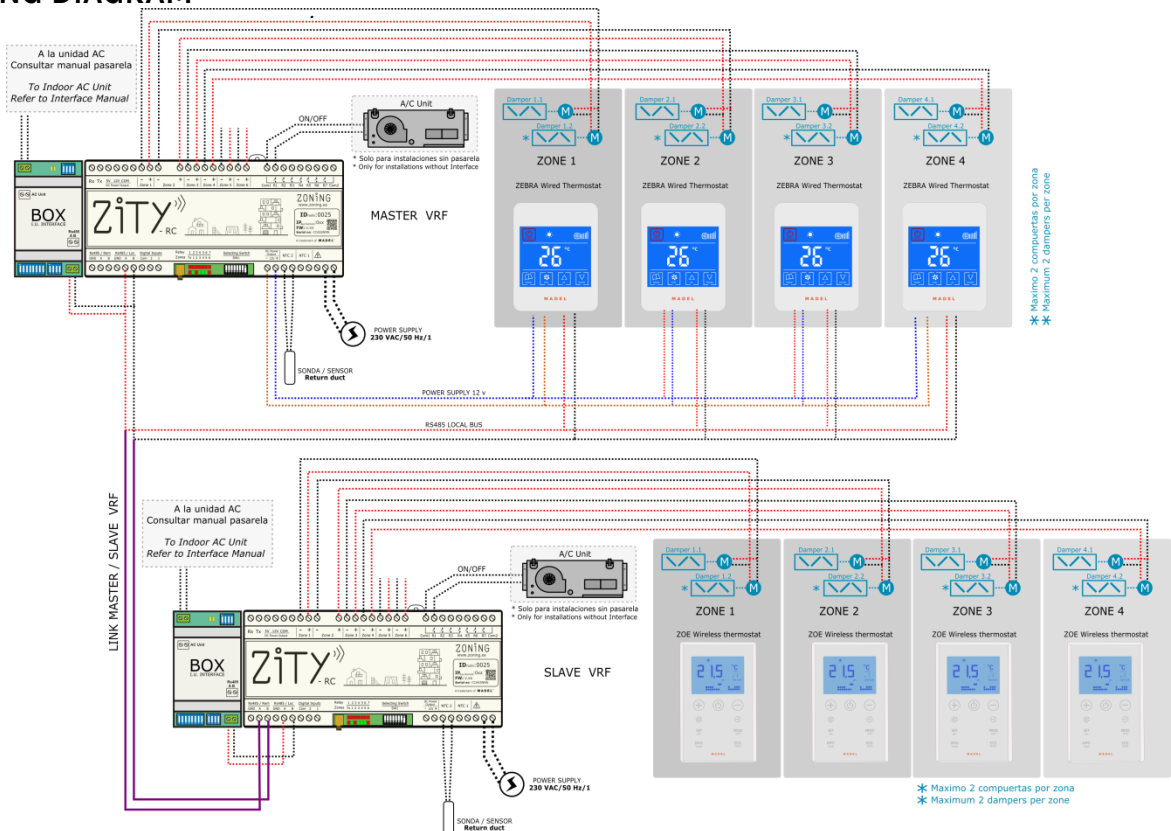

WIRING DIAGRAM

For VRF installation. Master / Slave cable or Radio thermostats